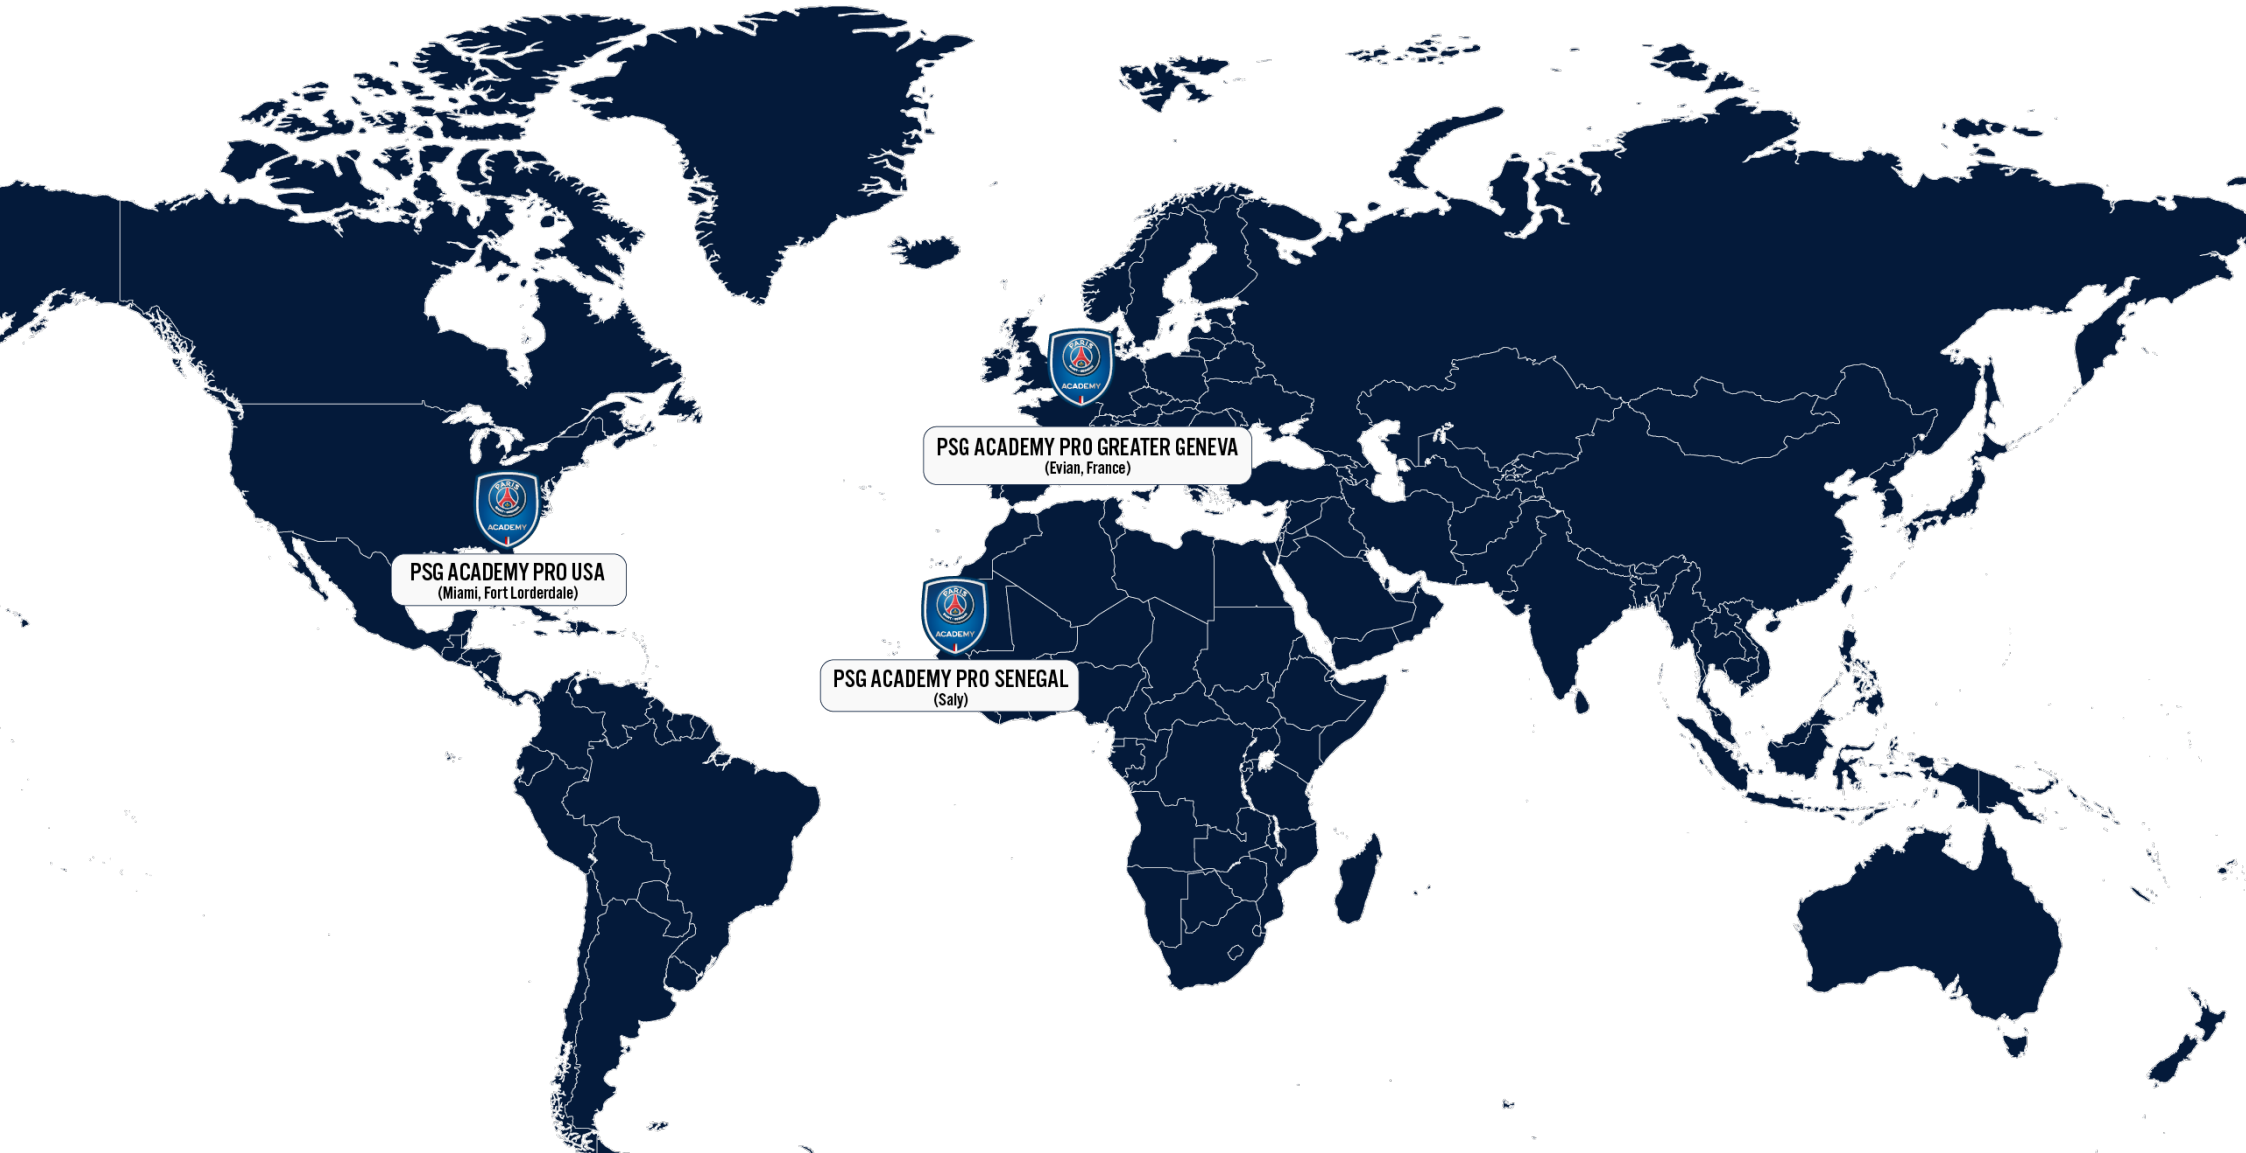

GREATER GENEVA
PARIS
SAINT-GERMAIN
ACADEMY Pro

PSG ACADEMY PRO USA
(Miami, Fort Lauderdale)

PSG ACADEMY PRO GREATER GENEVA
(Evian, France)

PSG ACADEMY PRO SENEGAL
(Saly)

PARIS
SAINT-GERMAIN
ACADEMY Pro

PARIS SAINT-GERMAIN ACADEMY PRO IN THE WORLD

GREATER GENEVA

PARIS
SAINT-GERMAIN
ACADEMY Pro

PARIS SAINT-GERMAIN
ACADEMY PRO RESIDENCY
(GREATER GENEVA, FRANCE)

A UNIQUE ENVIRONMENT

ONE OF THE BEST FOOTBALL ENVIRONMENTS IN THE WORLD

Located only 40 minutes from Geneva International Airport, the PSG Academy Pro Residency Campus is situated in Evian, France, on a 15-acre domain encircled by breathtaking mountains, lakes, and forests. Surrounded by the Alps and Lake Geneva, the region is one of the ideal European destinations for leisure and outdoor activities, welcoming numerous tourists and events all year long. It's one of the safest and most attractive regions in the world and is home to the headquarters of world-class brands, international organizations as the United Nations and the UEFA located across the lake on the Swiss side as well as significant cultural events like the Montreux Jazz Festival. Evian is also one of the favorite destinations for professional clubs and teams such as Liverpool F.C., West Ham United F.C., Leicester City F.C., Southampton F.C. and Fulham F.C. The men's national teams of Germany, Paraguay, Ivory Coast and Jordan women's national team have also chosen Evian for their pre-season trainings during the summer.